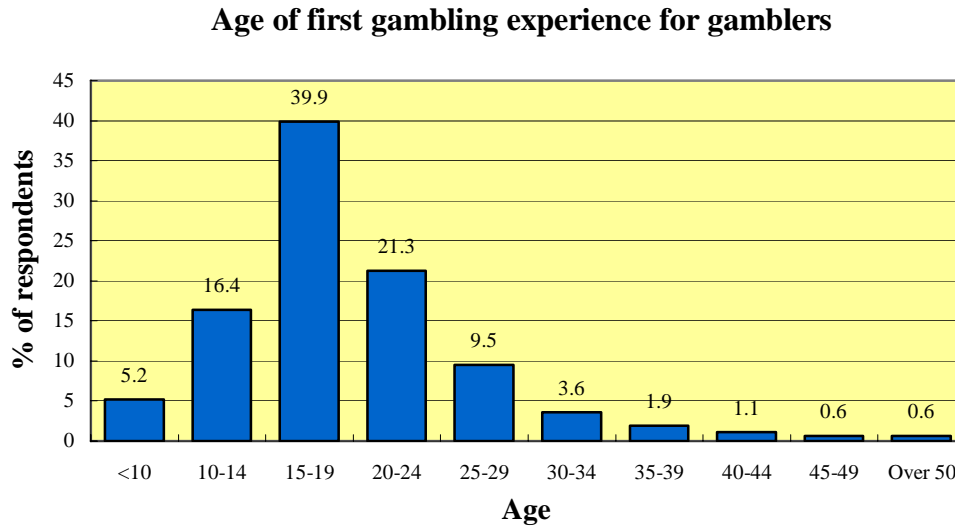

### ELT Writing Task

The chart shows the age of first gambling experience for 1679 gamblers. Write a report describing the information given. You should write at least 150 words.

Source: *A Study of Hong Kong People's Participation in Gambling Activities*, Social Science Research Centre, The University of Hong Kong (2005)